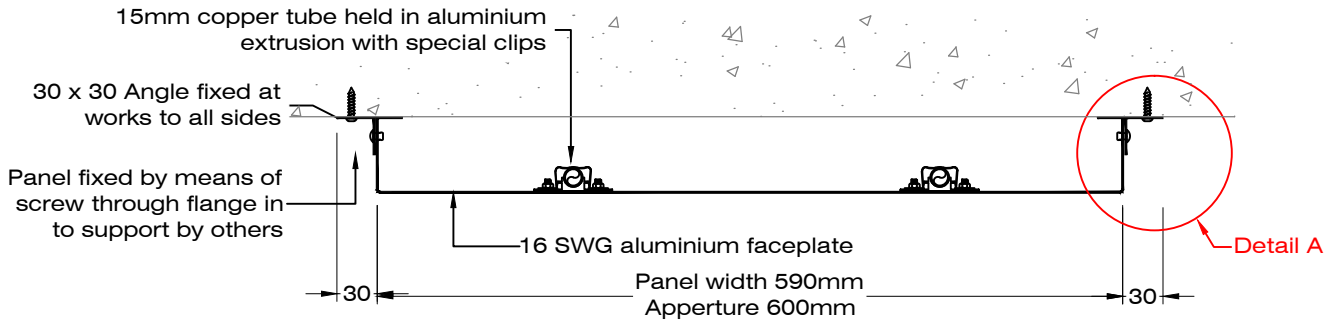

Solray Trident/SFH with Extra Side Flanges

Application: Surface mounted on ceilings or walls

Trident/SFH Section Detail With Side Flanges

Detail A

	Standard	Special
Colour	RAL9010 (White)	Other colours available
Insulation	50mm foil back insulation (Class 'O')	Encapsulated
Mass (Inc. water)	9kg/m ² (2 Water tubes)	N/A
Connections	15mm vertical tails	22mm vertical tails
Width	590mm	150-1350mm
Length	Increments of 600mm	Challenge us!