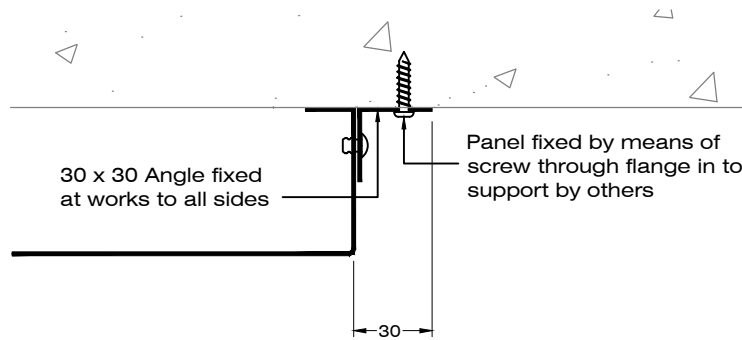

Solray Trident/SFH with Extra Side Flanges

Application: Surface mounted on ceilings or walls

Trident/SFH Section Detail With Side Flanges

Detail A

	Standard	Special
Colour	RAL9010 (White)	Other colours available
Insulation	50mm foil back insulation (Class 'O')	Encapsulated
Mass (Inc. water)	9kg/m ² (2 Water tubes)	N/A
Connections	15mm vertical tails	22mm vertical tails
Width	590mm	150-1350mm
Length	Increments of 600mm	Challenge us!