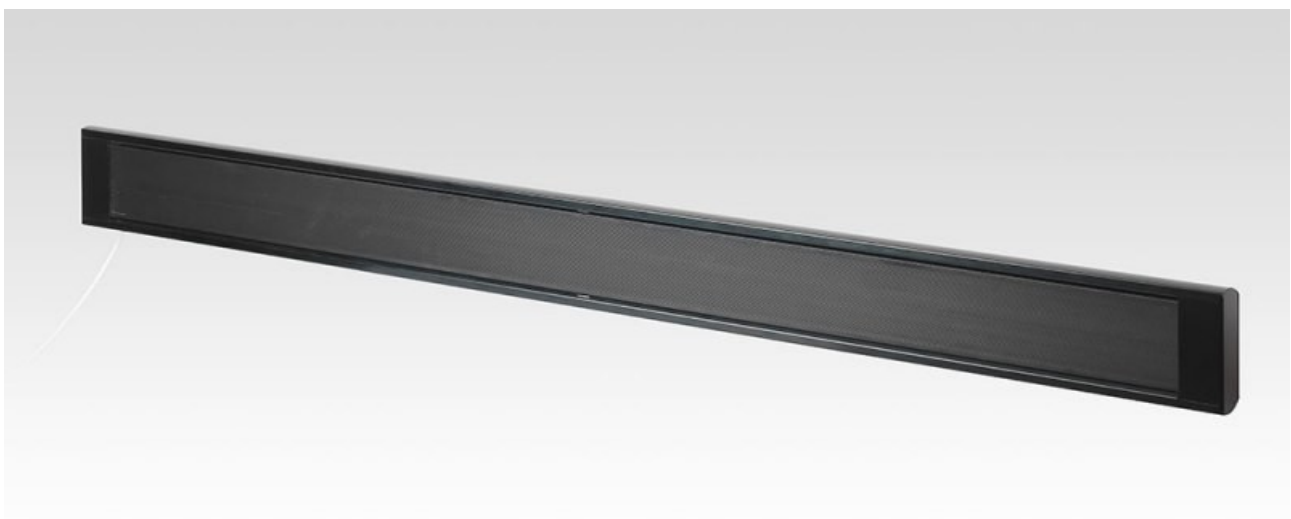

Solray Ecosun Terrace Heater

The Ecosun Terrace Heater is a no glare infra-red heater. Constructed from powder coated black profile, its modern clean and elegant design allows it to be easily fitted in a multitude of domestic or commercial environments where heat is required without the glare.

- Cost effective and efficient
- Maintenance free
- Mounting brackets included
- Supplied with a 2m heat resistant cable
- Protection: Cable gland to IP44

Panel	Output (W)	Dimensions (mm)	Weight (kg)
TH1000	1000	1080 x 140 x 45	3.2
TH1500	1500	1580 x 140 x 45	4.4