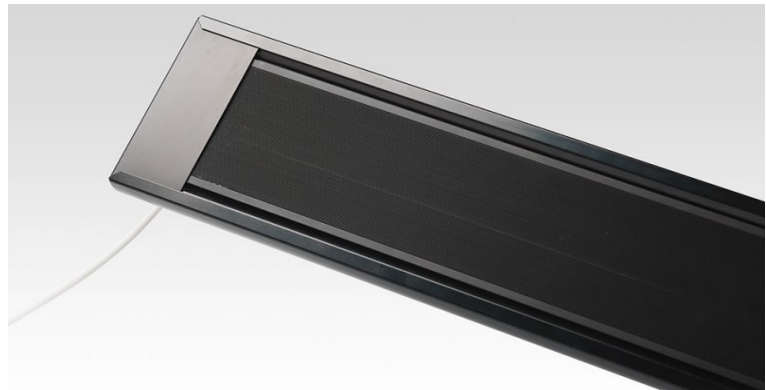

Solray Ecosun Terrace Heater

The Ecosun Terrace Heater is a no glare infra-red heater. Constructed from powder coated black profile, its modern clean and elegant design allows it to be easily fitted in a multitude of domestic or commercial environments where heat is required without the glare.

- Cost effective and efficient
- Maintenance free
- Mounting brackets included
- Supplied with a 2m heat resistant cable
- Protection: Cable gland to IP44

Panel	Output (W)	Dimensions (mm)	Weight (kg)
TH1000	1000	1080 x 140 x 45	3.2
TH1500	1500	1580 x 140 x 45	4.4