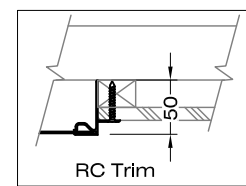

Solray ND:e

Application: Solid sofit or Plasterboard ceilings

	Standard	Special
Colour	RAL9010 (White)	Other colours available
Insulation	50mm foil back insulation (Class 'O')	Encapsulated
Mass (Inc. water)	4.2 - 14.2kg/m	N/A
Connections	2 Piece terminal block (Click together)	N/A
Width	150-1350mm (Increments of 50mm)	150-1350mm
Length	Unlimited	Unlimited
Trim	WT	FC/RC/DC