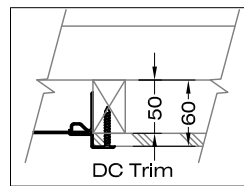

Solray ND:e

Application: Solid sofit or Plasterboard ceilings

	Standard	Special
Colour	RAL9010 (White)	Other colours available
Insulation	50mm foil back insulation (Class 'O')	Encapsulated
Mass (Inc. water)	4.2 - 14.2kg/m	N/A
Connections	2 Piece terminal block (Click together)	N/A
Width	150-1350mm (Increments of 50mm)	150-1350mm
Length	Unlimited	Unlimited
Trim	WT	FC/RC/DC