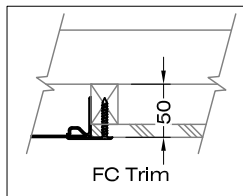

Solray ND:e

Application: Solid sofit or Plasterboard ceilings

	Standard	Special
Colour	RAL9010 (White)	Other colours available
Insulation	50mm foil back insulation (Class 'O')	Encapsulated
Mass (Inc. water)	4.2 - 14.2kg/m	N/A
Connections	2 Piece terminal block (Click together)	N/A
Width	150-1350mm (Increments of 50mm)	150-1350mm
Length	Unlimited	Unlimited
Trim	WT	FC/RC/DC