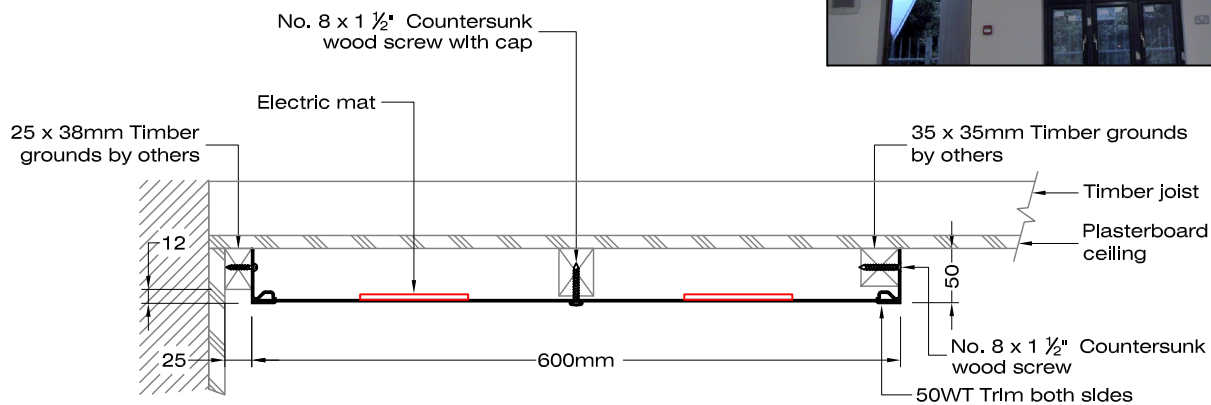

Solray ND:e

Application: Solid sofit or Plasterboard ceilings

	Standard	Special
Colour	RAL9010 (White)	Other colours available
Insulation	50mm foil back insulation (Class 'O')	Encapsulated
Mass (Inc. water)	4.2 - 14.2kg/m	N/A
Connections	2 Piece terminal block (Click together)	N/A
Width	150-1350mm (Increments of 50mm)	150-1350mm
Length	Unlimited	Unlimited
Trim	WT	FC/RC/DC